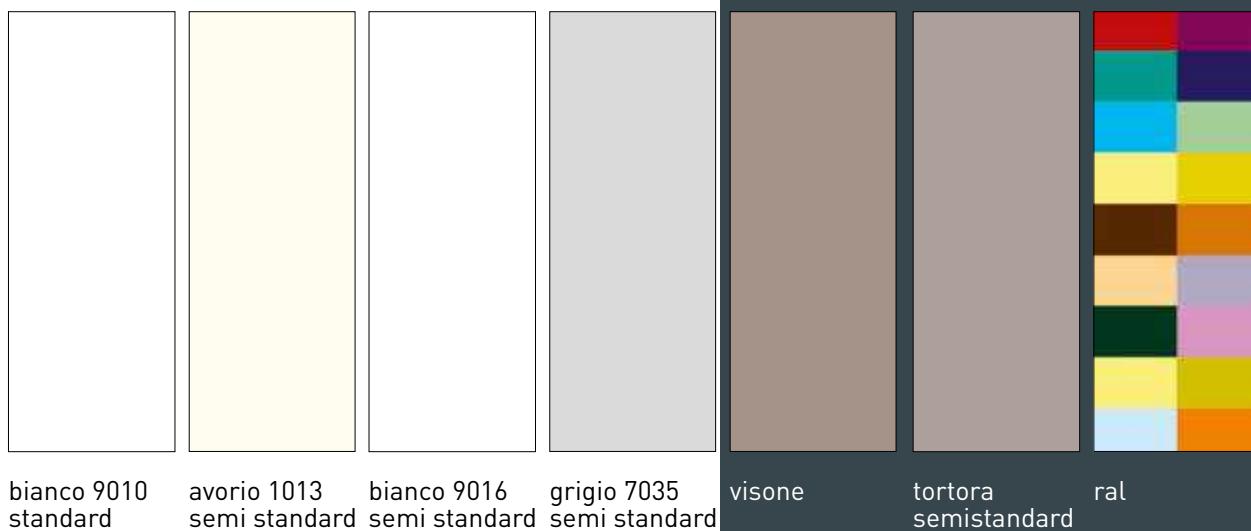

Maniglie Handles

essenza.
Zero

Brera cromo lucido - Polished chrome Brera

City life cromo lucido - City life Polished chrome

Brera cromo opaco - Satin chrome Brera

City life cromo opaco - City life Satin chrome

Zona 1 cromo lucido - Polished chrome Zona 1

Luce cromo lucido - Polished chrome Luce

Zona 1 cromo opaco - Satin chrome Zona 1

Luce cromo opaco - Satin chrome Luce

Rivestimenti laminato Veneer finishing

Telaio Essenza Zero Phantos Essenza Zero Phantos frame

Colori laminati Laminated colors

Bianco
White

Avorio
Ivory

Ice
Ice

Bianco Matrix
White Matrix

Avorio Matrix
Ivory Matrix

Rovere Miele
Honey oak

Frassino Bianco
White Ash