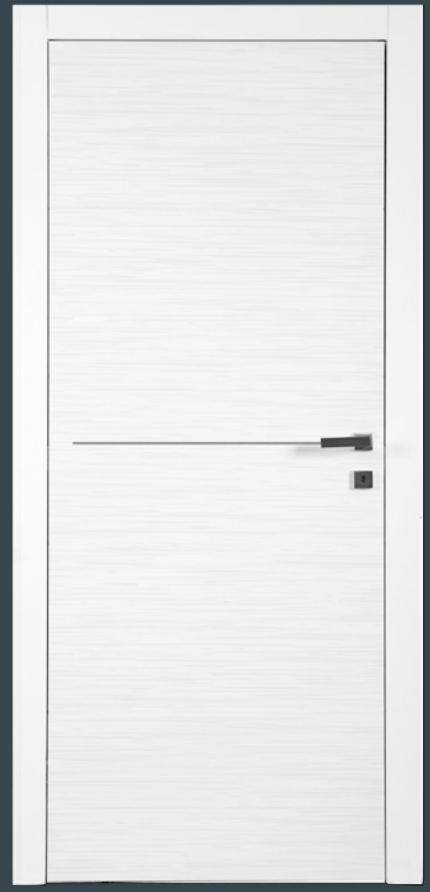

1 inserto tratto 1 interrotto
1 insert section 1 interrupted